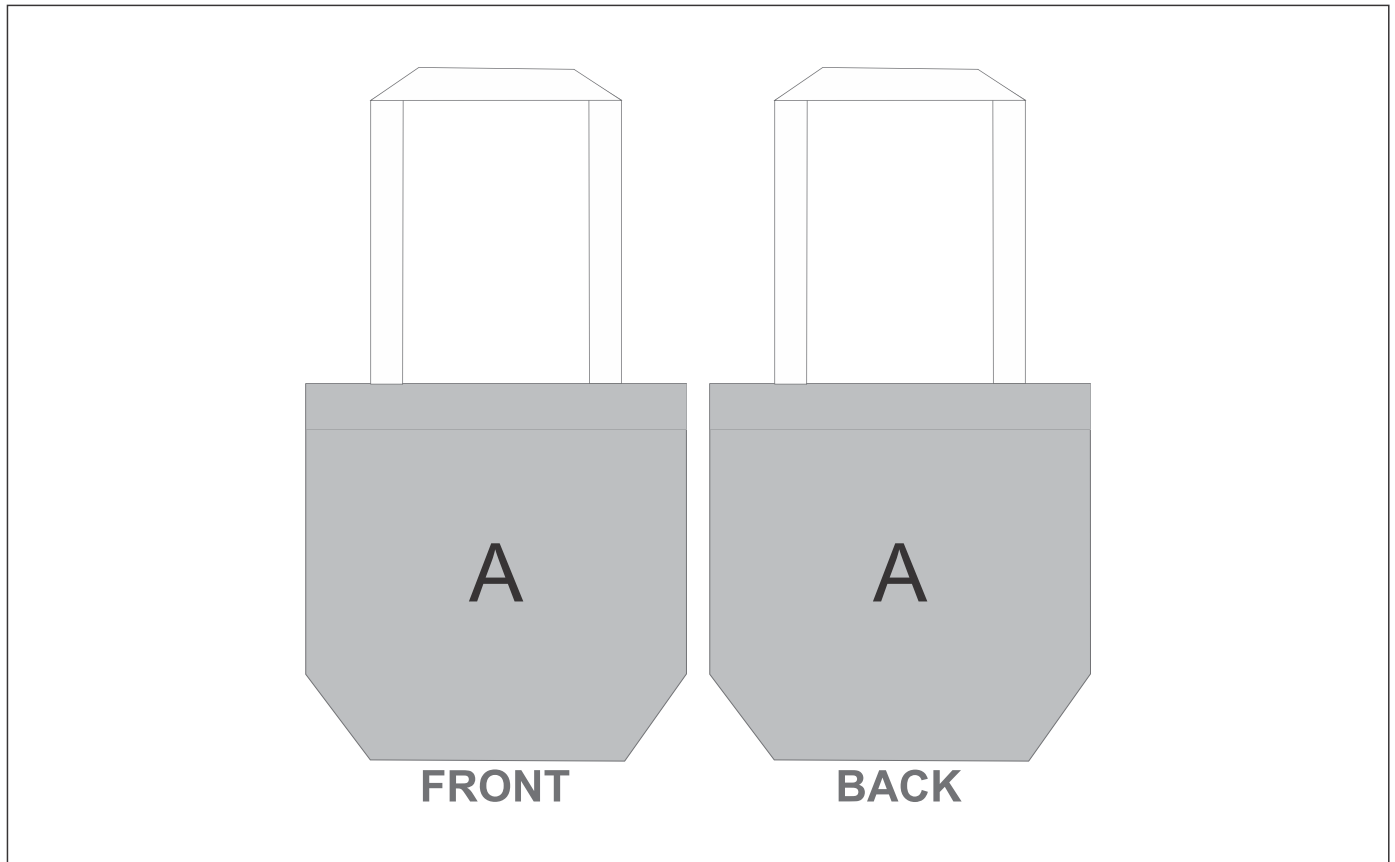

SG-HP-117-G

PPS Hoppla Bayside RPET Stitch-Bond Shopper

Need to know:

- Includes 1-Position Sublimation (setup fees apply)
- **Please Note: We cannot guarantee 100% logo Alignment on all Brandable Panels.**

Branding Options:

Position A

1. Custom Sublimation A (CPSUB-A)
Full Colour
Size: 295mm wide x 700mm high